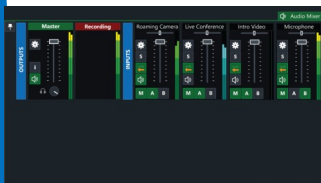

NOWCASTER

A complete live-streaming portable television studio—ready to run!

$4495