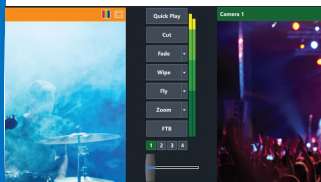

NOWCASTER

A complete live-streaming portable television studio—ready to run!

$4495