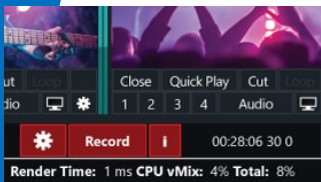

NOWCASTER

A complete live-streaming portable television studio—ready to run!

\$4495

NOWCASTER is a portable, low-cost, streaming video studio solution Internet stream and simultaneous video broadcasting. It requires only power and an Internet connection, supporting Cable, DSL, WiFi, and satellite connections. Most models feature a built-in 15" touchscreen LCD monitor, making it "plug and play" broadcast ready.

Feature-packed, it combines everything you need for HD webcast/broadcast operations into one easy to use package that rivals systems costing thousands more.

NOWCASTER at a glance:

- Complete webcasting solution, ready to run at 1080i or 720p
- Supports all common stream formats and stream hosts
- Supports simultaneous wired/wireless Internet, auto failover
- All of the common broadcast systems in a single package
- Intuitive built-in touchscreen user interface
- Chroma-key greenscreen over stills, video, webstreams, 3D virtual sets
- Four hardware HDMI camera inputs built in
- Easily assign dozens of virtual inputs from other computers, streams, videos, images, or NDI connections
- Options for additional storage, 4K, HD-SDI inputs and outputs

Features

- Live switching of up to four HDMI cameras/video sources - including mixed resolutions and framerates
- Embedded and separate analog audio inputs and output
- Stream live to the Internet in RTMP, WMA, Flash, and other widely supported formats
- Supports common stream hosts, such as YouTube, Facebook Live, Streamcast, Vimeo, and others
- 1080i or 720p video output, optional 4K video in/out is available by custom order
- Built in touch-screen for interactive operation for switching, level control, effects, etc.
- Built-in screen connectivity to other Mac and PC systems, using free NDI app over network
- Built-in Internet failover system switches between WiFi and wired connections seamlessly