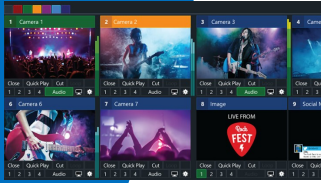

NOWCASTER

A complete live-streaming portable television studio—ready to run!

$4495