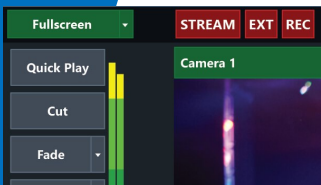

NOWCASTER

A complete live-streaming portable television studio—ready to run!

$4495